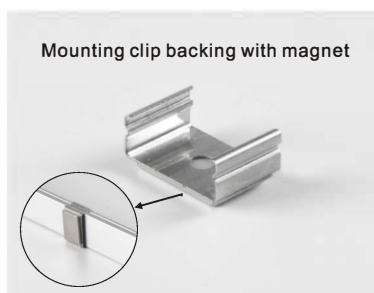

ULTRA-THIN MAGNETIC LIGHT

• 1705 •

Features

- Only in 5mm height, fit for most of the shelf and able to make the lamp invisible
- Frosted/clear PC cover available
- Customized length available, max 2700mm
- Max 14.4w/m
- Various mounting methods including magnetic
- To be used with constant voltage DC12V/24VDC driver
- Dimmable with available accessories

Specification

- Item:1705
- Size: W17mm×H5mm
- Voltage: DC 12/24V
- Operating temperature : 0-45c°
- Lamp life: 50,000hrs/70%
- Availble color: 2700K-6500K
- Color rendering: Ra>80 Ra>90
- Energy efficiency: 90lm/W
- Degree of protection : IP20
- Power consumption:6w/m~14.4w/m

Size: A:17mm
B:5mm
C:0~2700mm

ACCESSORIES

Metal shelves

Glass shelves