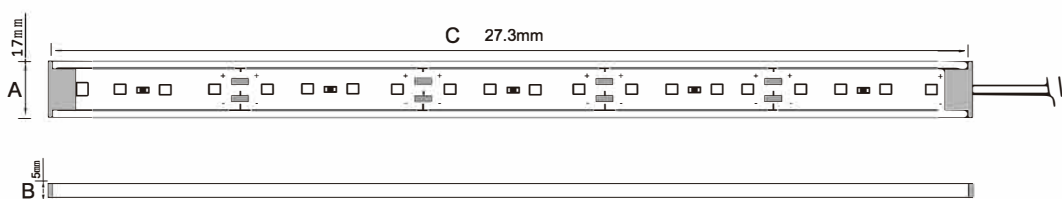

ULTRA-THIN MAGNETIC LIGHT

• 1705 •

Features

- Only in 5mm height, fit for most of the shelf and able to make the lamp invisible
- Frosted/clear PC cover available
- Customized length available, max 2700mm
- Max 14.4w/m
- Various mounting methods including magnetic
- To be used with constant voltage DC12V/24VDC driver
- Dimmable with available accessories

Specification

- Item:1705
- Size: W17mm×H5mm
- Voltage: DC 12/24V
- Operating temperature : 0-45c°
- Lamp life: 50,000hrs/70%
- Availble color: 2700K-6500K
- Color rendering: Ra>80 Ra>90
- Energy efficiency: 90lm/W
- Degree of protection : IP20
- Power consumption:6w/m~14.4w/m

Size: A:17mm
B:5mm
C:0~2700mm

ACCESSORIES

Metal shelves

Glass shelves