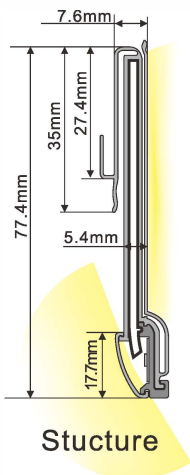

ILLUMINATED SHELF TAG LIGHT

• PTI •

Features

- The patent design shelf tag light is eye catching for your target . because it illuminated the price tags or logos and at the same time it highlight the product on the shelf .
- Quick installation simply by just insert into the shelf
- Perfect light degree that light up the target on front of the shelf
- Low heat and long life span.

Specification

- Voltage . : 12V/24VDC
- Watt , : 10W/M
- Operating Temperature : 0-45
- Light span : 50000hrs/70%
- Available : 2700-6500K
- CRI : >80
- IP20
- Standard size : 600mm , 900mm , 1200mm
- Customize size are welcome