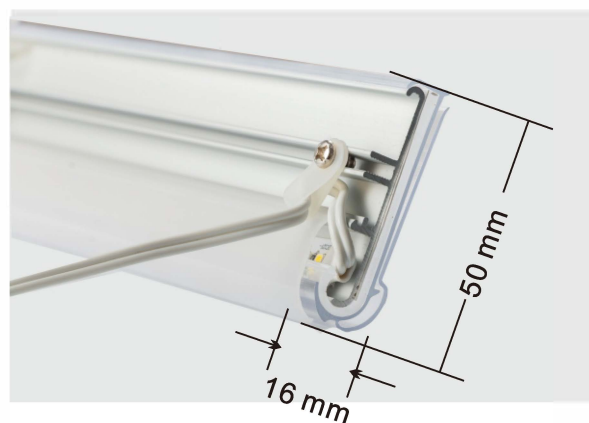

LED SHELF TAG LIGHTING

• PTJ •

■ Features

- It is the special designed for Shelf Tag Light
- It can highlight the price tags and the products on the shelf at the same time
- Customized sizes and watt available according to the request
- LED produce perfect light to your price tags and product .
- It provide 3 type mounting clip for different application
 1. Clip for 10mm glass shelving
 2. 30 degree light to the down shelf
 3. 20 degree light to the down shelf

Buckle recessed installation

Model	Length(mm)	Power/W	Energy efficiency	CCT
PTJ-035-860-12V	350	4.2	336	3000-6500
PTJ-040-860-12V	400	4.8	384	3000-6500
PTJ-075-860-12V	750	9	720	3000-6500
PTJ-085-860-12V	850	10.2	816	3000-6500
PTJ-090-860-12V	900	11.4	912	3000-6500
PTJ-100-860-12V	1000	12	960	3000-6500
PTJ-115-860-12V	1150	13.8	1104	3000-6500
PTJ-120-860-12V	1200	14.4	1152	3000-6500