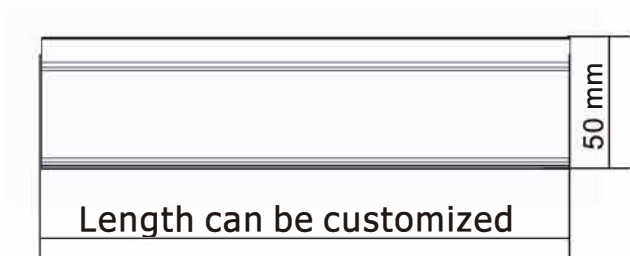

LED SHELF TAG LIGHTING

• PTJ •

■ Features

- It is the special designed for Shelf Tag Light
- It can highlight the price tags and the products on the shelf at the same time
- Customized sizes and watt available according to the request
- LED produce perfect light to your price tags and product .
- It provide 3 type mounting clip for different application
 1. Clip for 10mm glass shelving
 2. 30 degree light to the down shelf
 3. 20 degree light to the down shelf

Buckle recessed installation

Model	Length(mm)	Power/W	Energy efficiency	CCT
PTJ-035-860-12V	350	4.2	336	3000-6500
PTJ-040-860-12V	400	4.8	384	3000-6500
PTJ-075-860-12V	750	9	720	3000-6500
PTJ-085-860-12V	850	10.2	816	3000-6500
PTJ-090-860-12V	900	11.4	912	3000-6500
PTJ-100-860-12V	1000	12	960	3000-6500
PTJ-115-860-12V	1150	13.8	1104	3000-6500
PTJ-120-860-12V	1200	14.4	1152	3000-6500