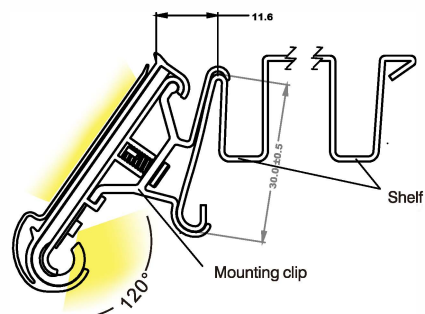

LED SHELF TAG LIGHTING

• PTJ •

■ Features

- It is the special designed for Shelf Tag Light
- It can highlight the price tags and the products on the shelf at the same time
- Customized sizes and watt available according to the request
- LED produce perfect light to your price tags and product .
- It provide 3 type mounting clip for different application
 1. Clip for 10mm glass shelving
 2. 30 degree light to the down shelf
 3. 20 degree light to the down shelf

Buckle recessed installation

Model	Length(mm)	Power/W	Energy efficiency	CCT
PTJ-035-860-12V	350	4.2	336	3000-6500
PTJ-040-860-12V	400	4.8	384	3000-6500
PTJ-075-860-12V	750	9	720	3000-6500
PTJ-085-860-12V	850	10.2	816	3000-6500
PTJ-090-860-12V	900	11.4	912	3000-6500
PTJ-100-860-12V	1000	12	960	3000-6500
PTJ-115-860-12V	1150	13.8	1104	3000-6500
PTJ-120-860-12V	1200	14.4	1152	3000-6500